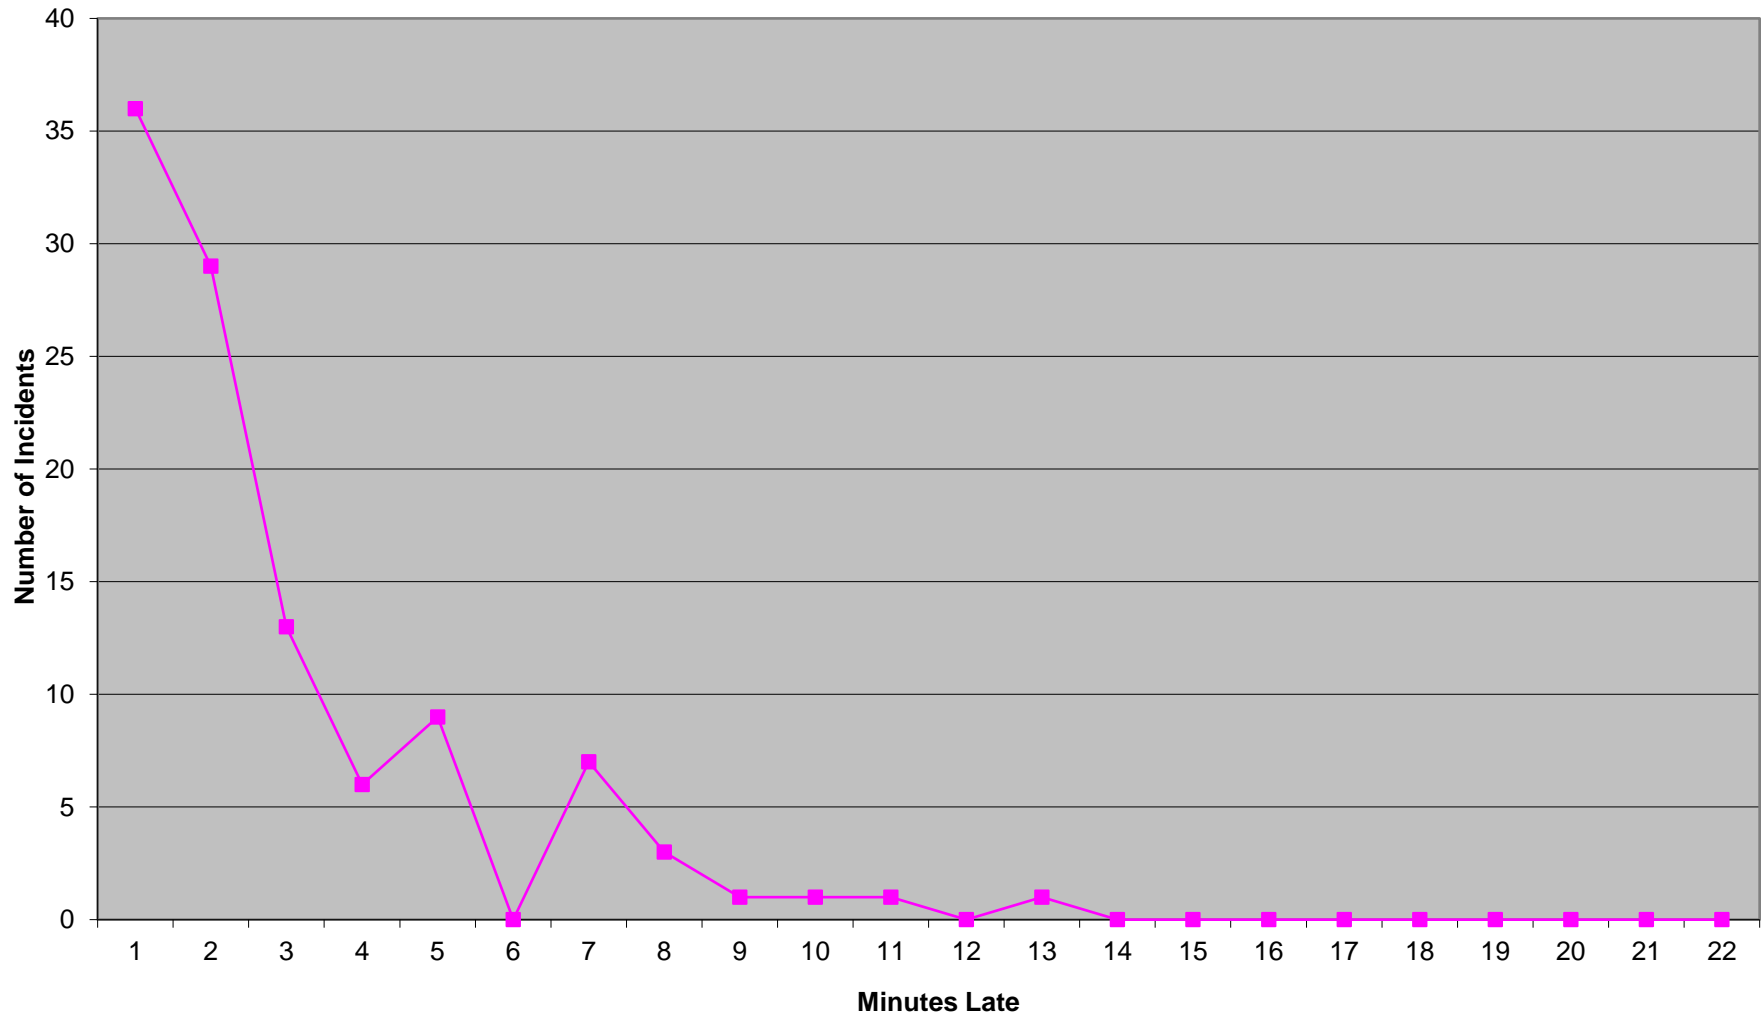

Eastern Division Priority 1 Late Calls January 2017

Western Division Priority 1 Late Calls January 2017

Edmond Priority 1 Late Calls January 2017