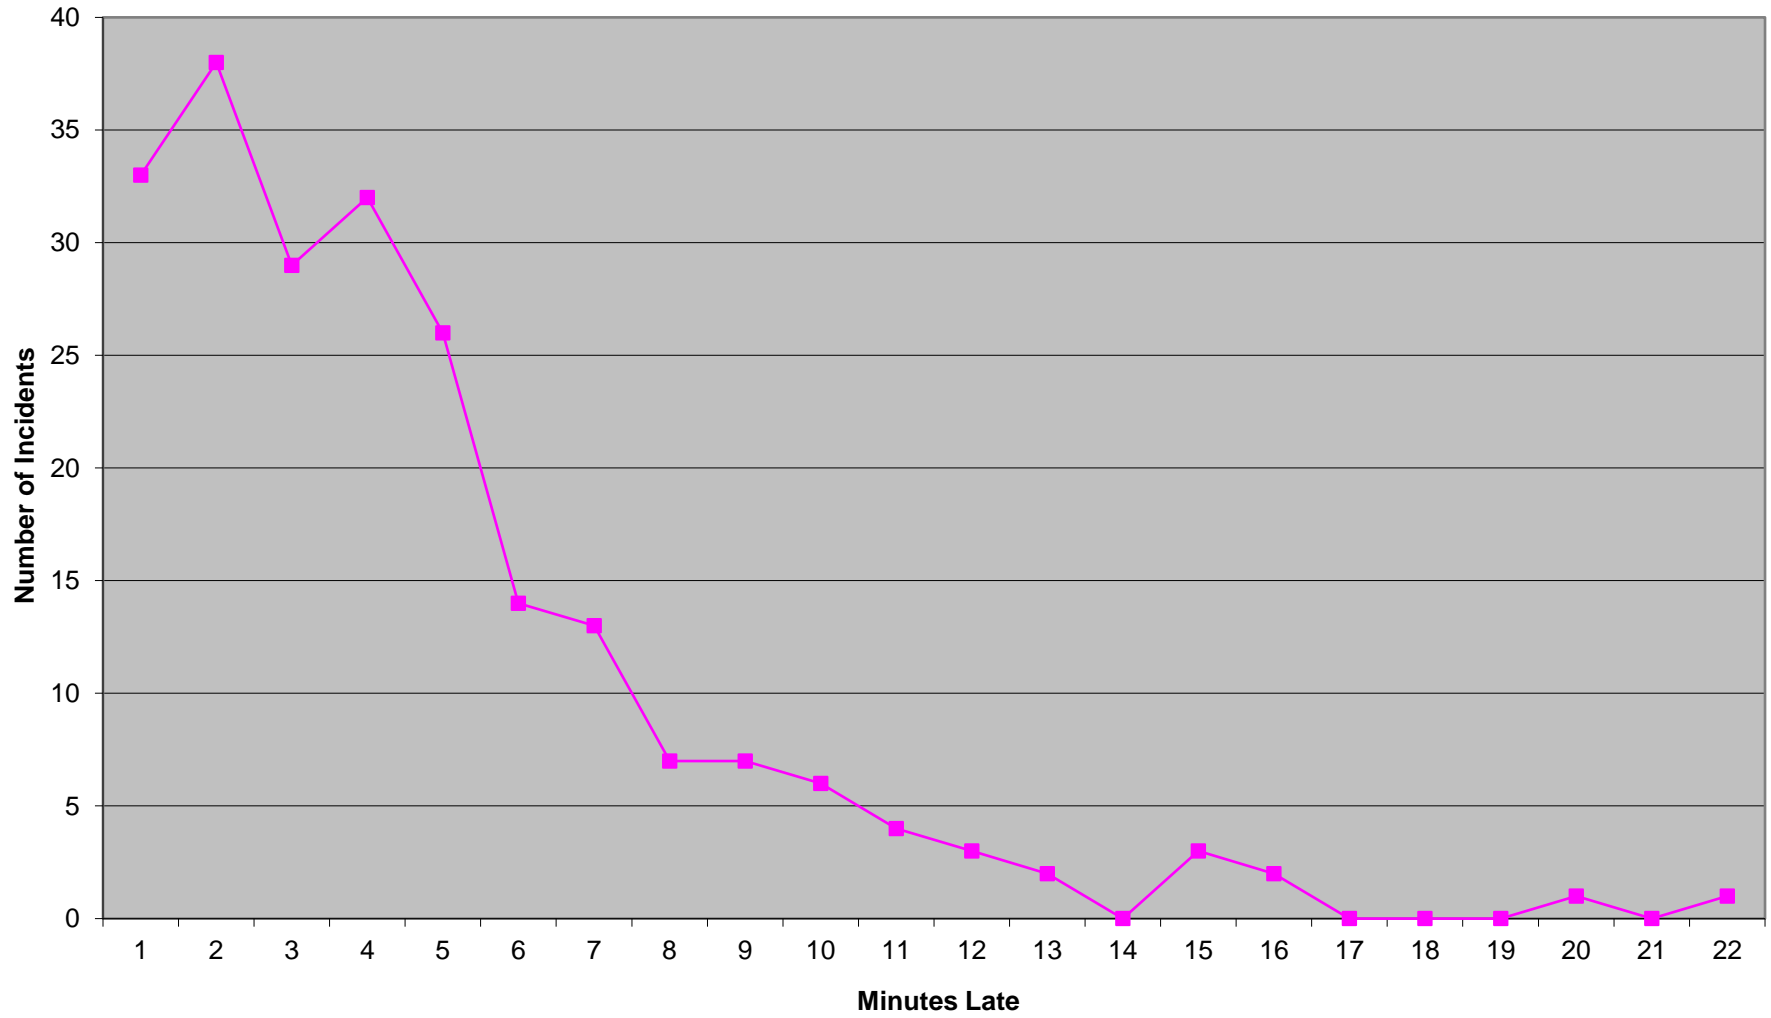

Eastern Division Priority 1 Late Calls January 2017

Western Division Priority 1 Late Calls January 2017

Edmond Priority 1 Late Calls January 2017