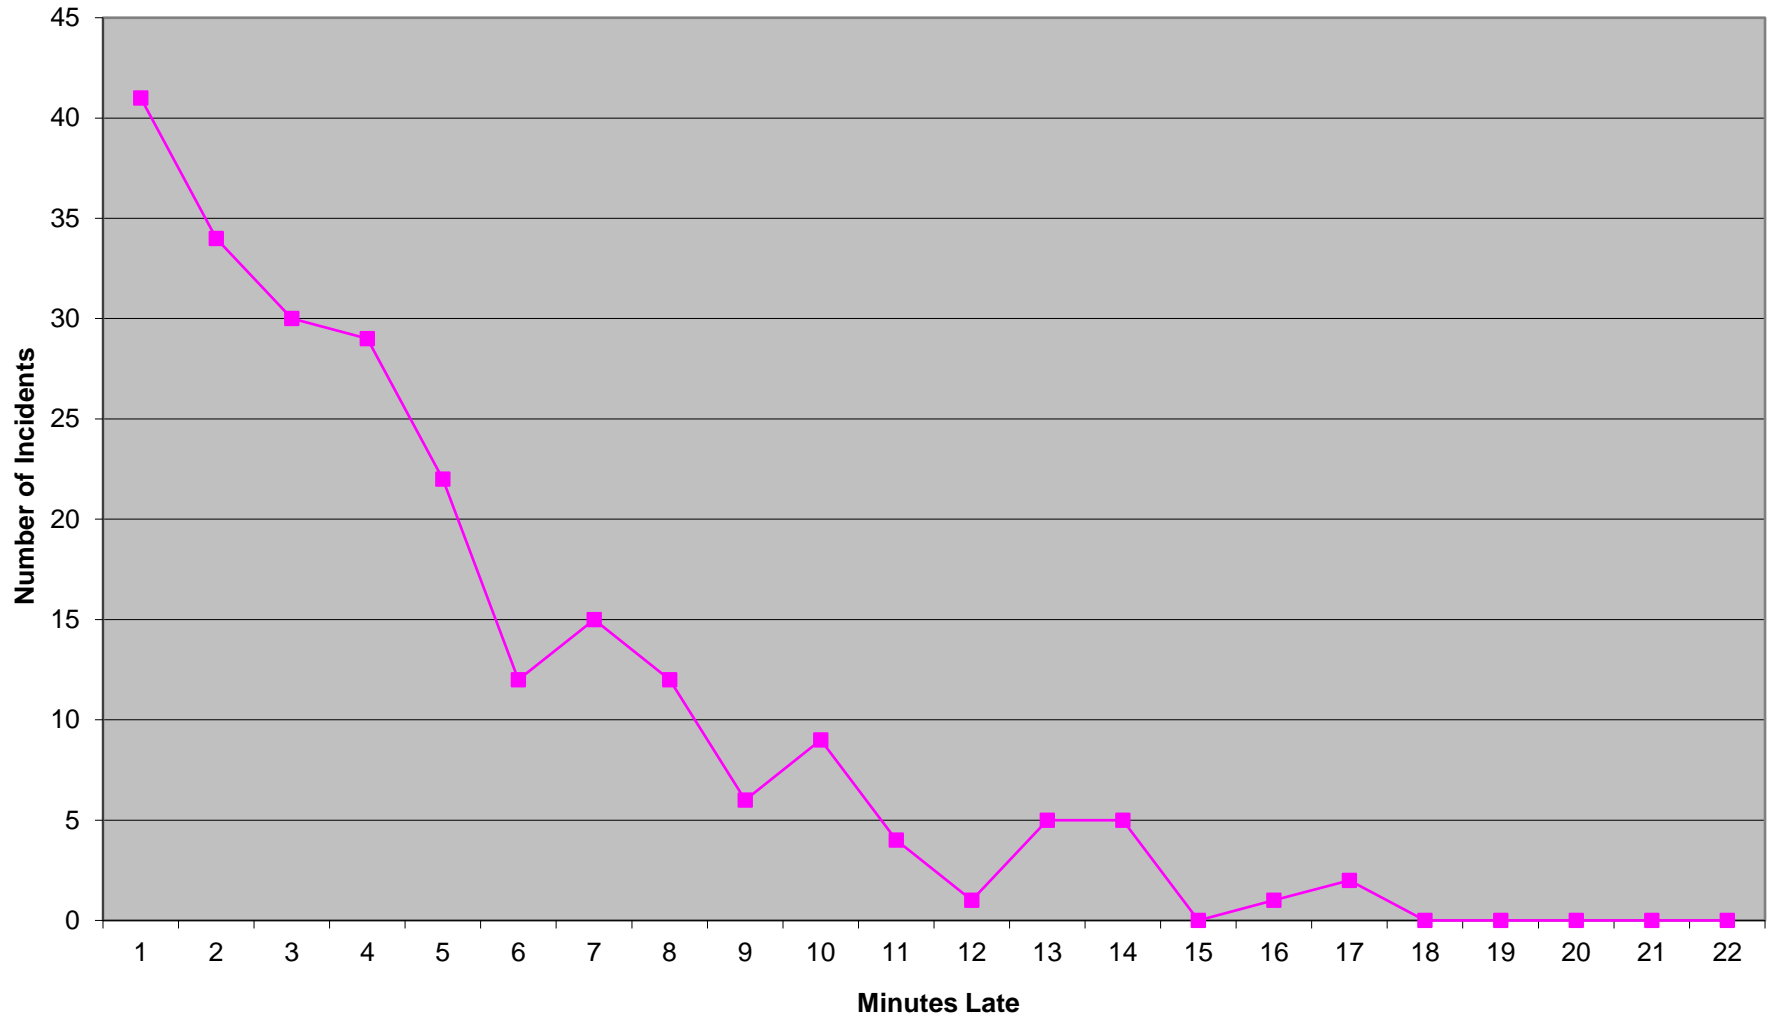

Eastern Division Priority 1 Late Calls May 2016

**Western Division Priority 1 Late Calls
May 2016**

Edmond Priority 1 Late Calls May 2016