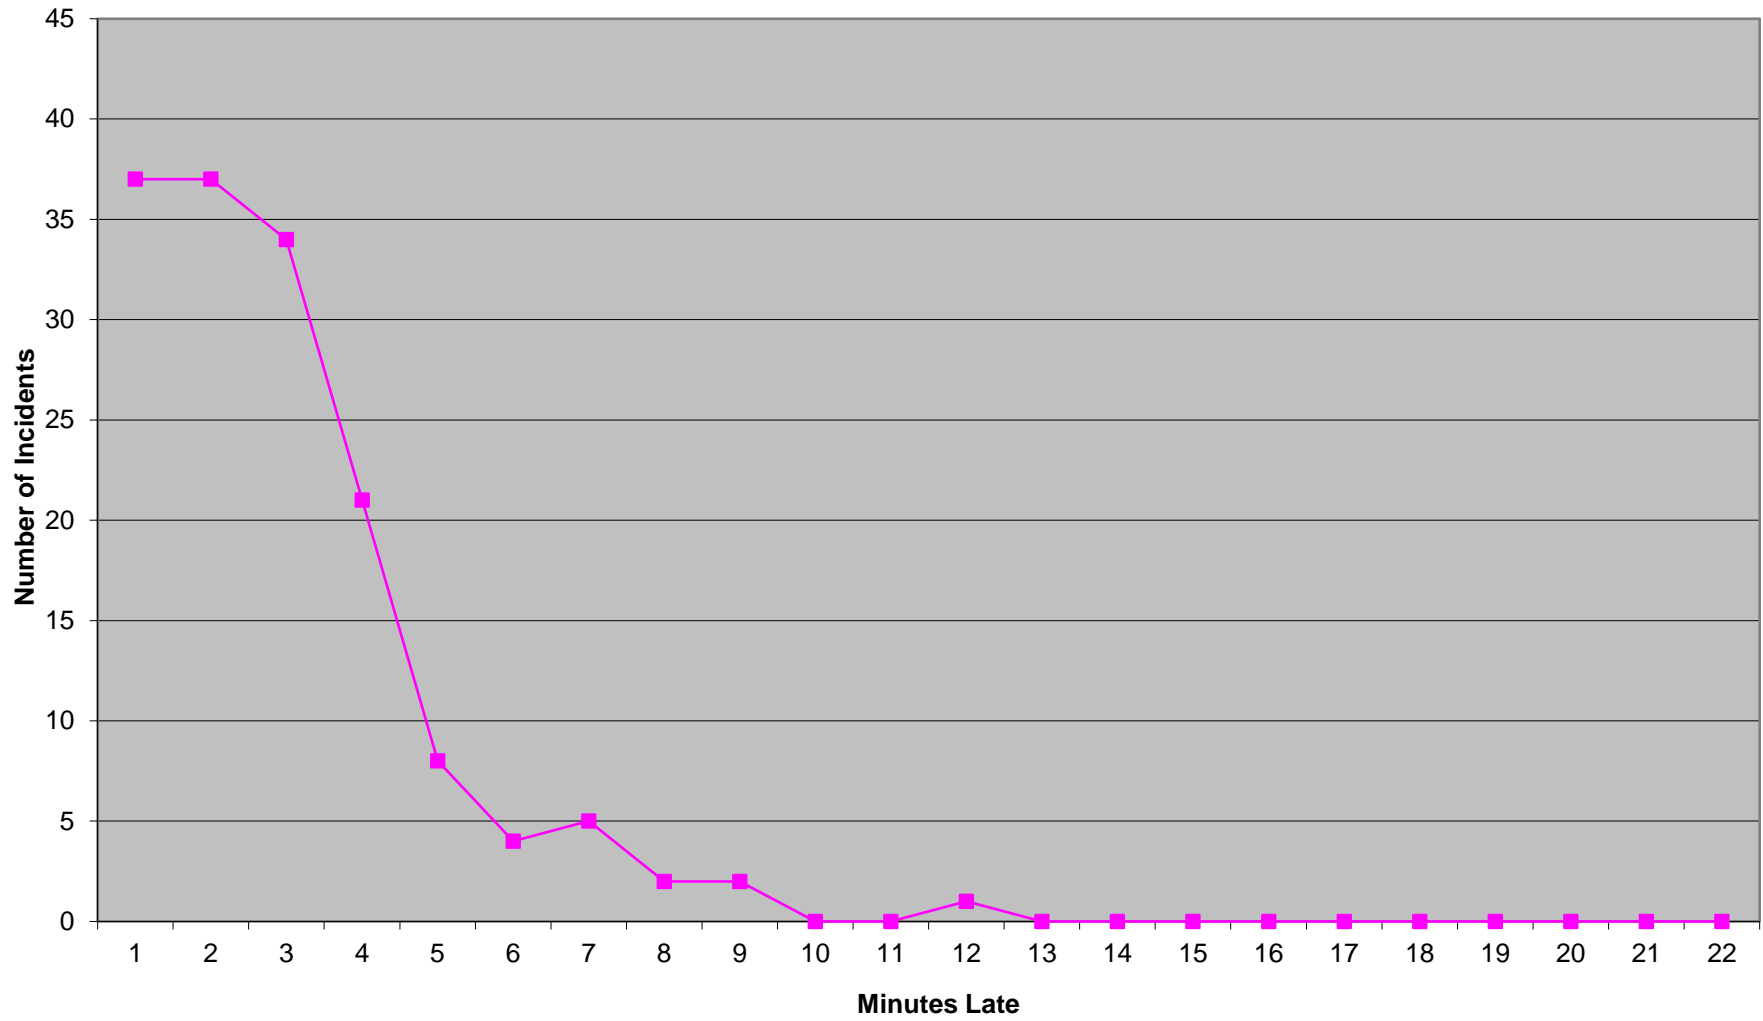

Eastern Division Priority 1 Late Calls May 2016

**Western Division Priority 1 Late Calls
May 2016**

Edmond Priority 1 Late Calls May 2016