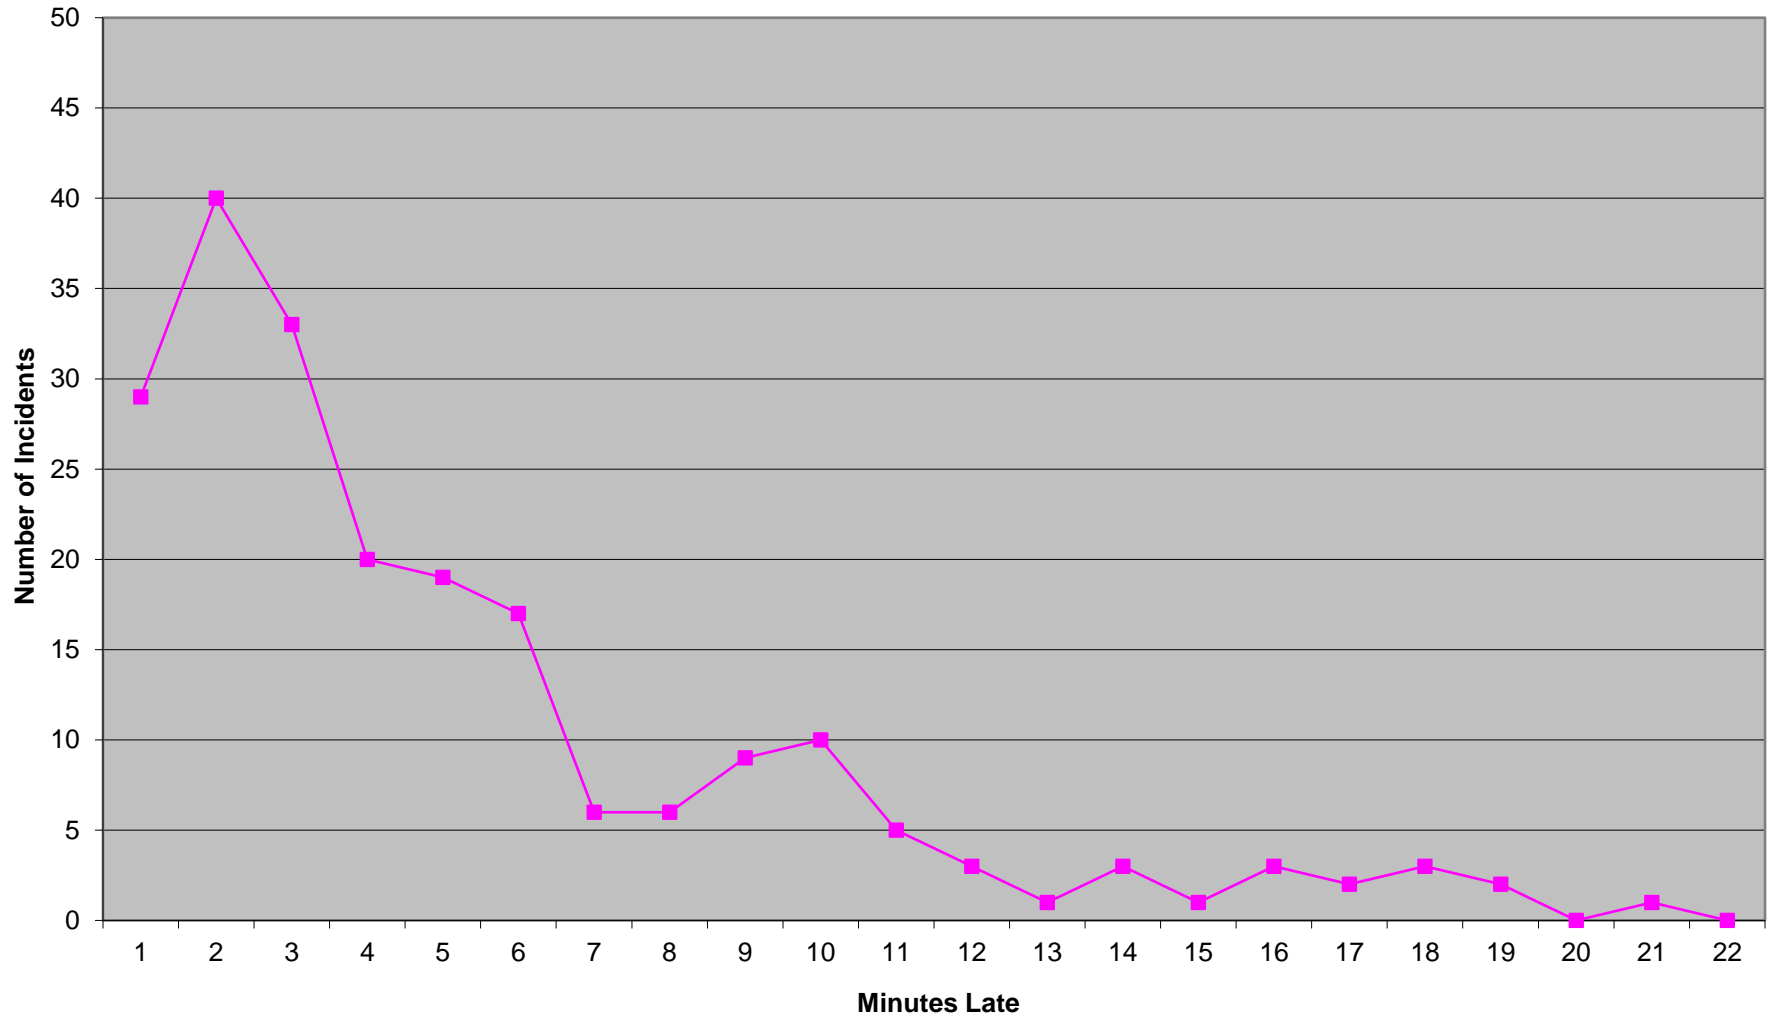

Eastern Division Priority 1 Late Calls December 2015

Western Division Priority 1 Late Calls December 2015

Edmond Priority 1 Late Calls December 2015