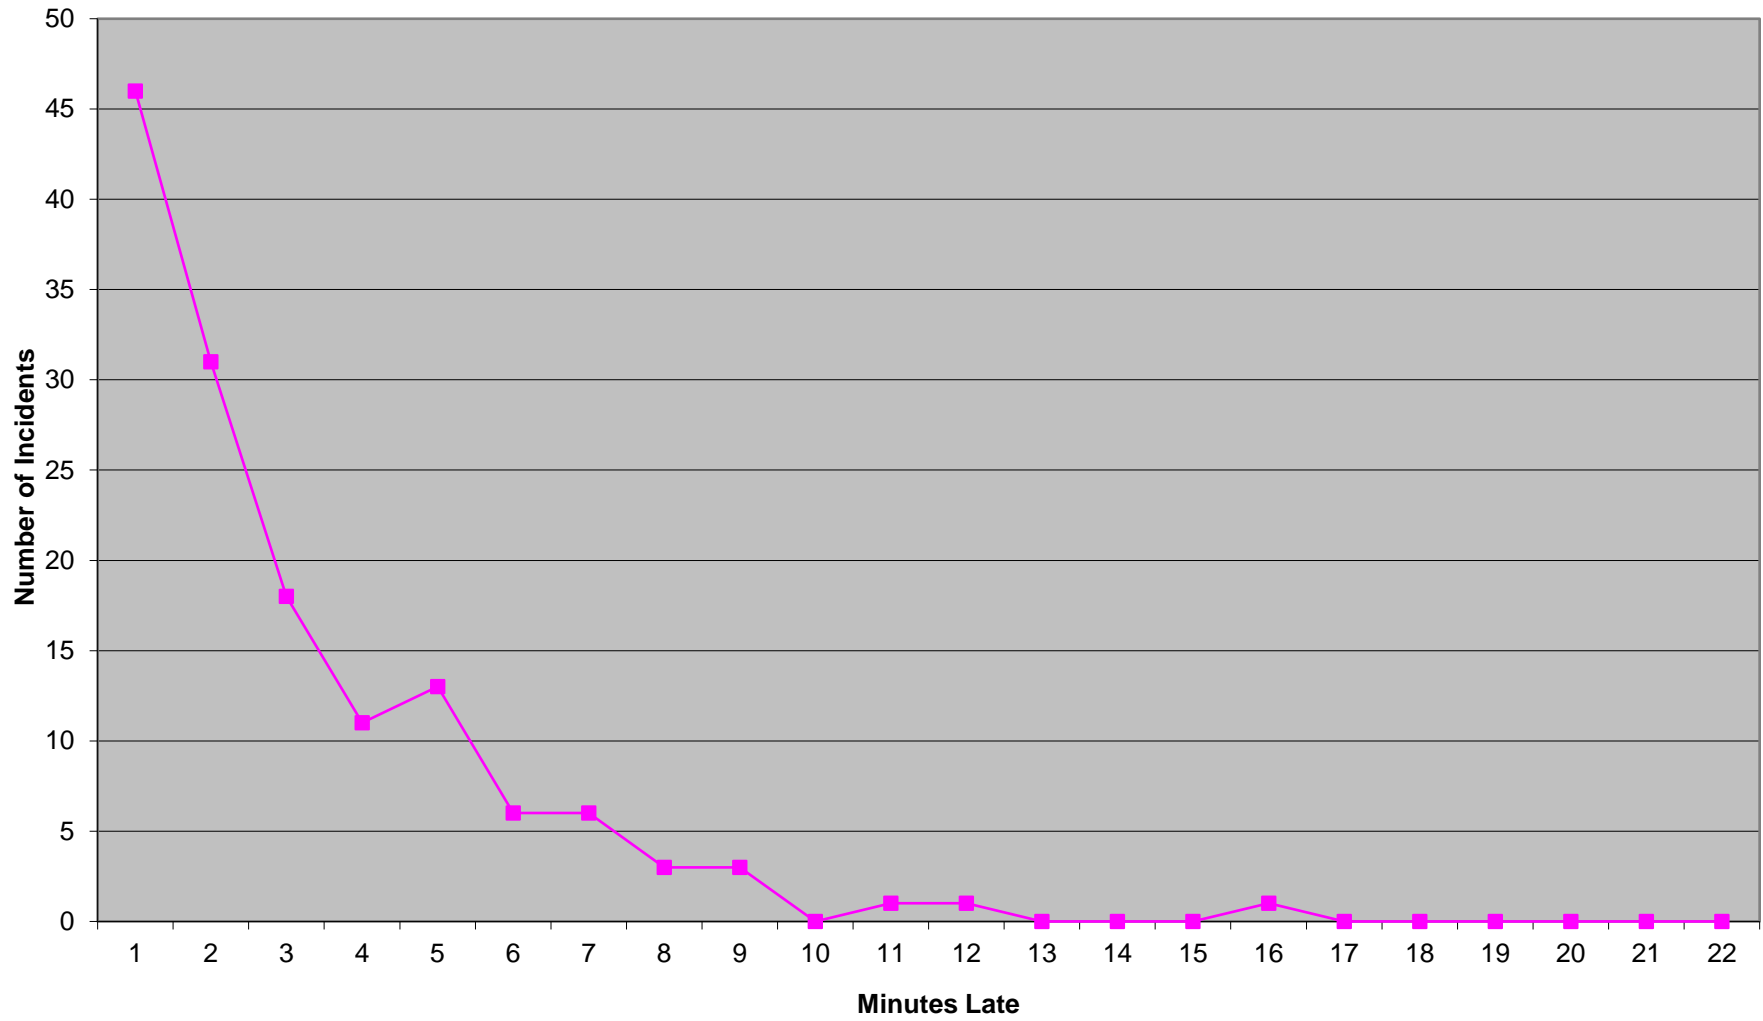

Eastern Division Priority 1 Late Calls December 2015

Western Division Priority 1 Late Calls December 2015

Edmond Priority 1 Late Calls December 2015