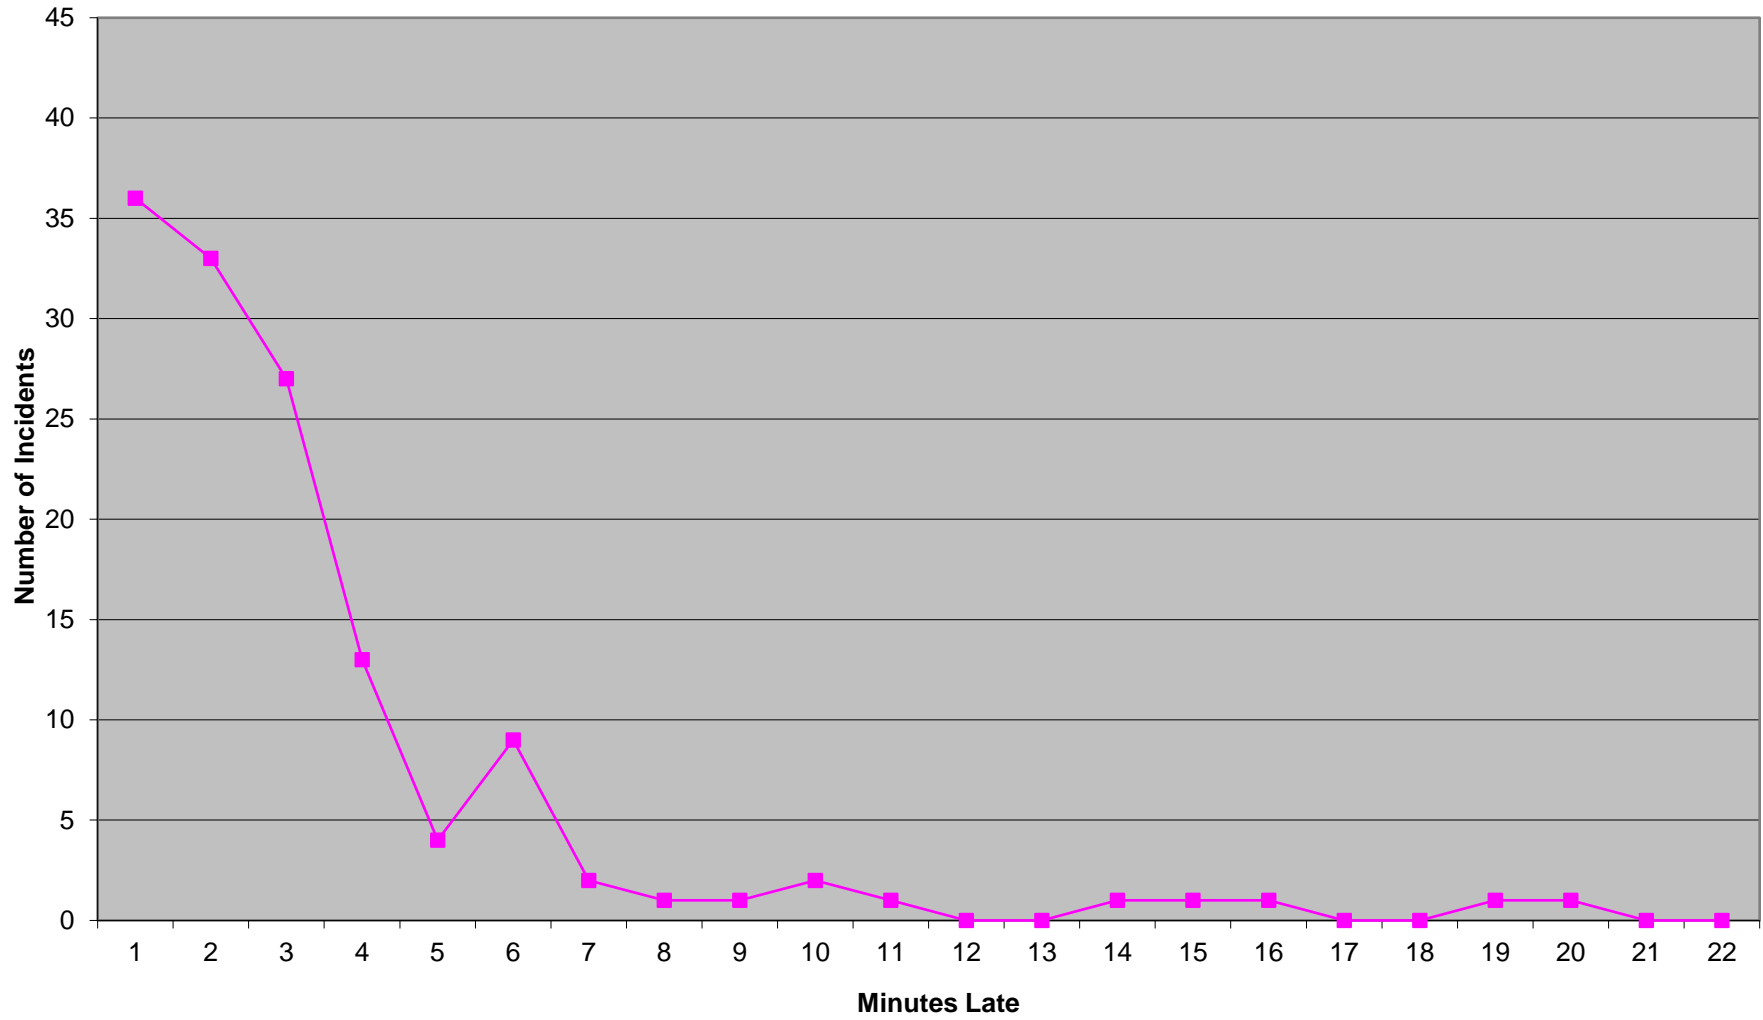

### Western Division Priority 1 Late Calls November 2015