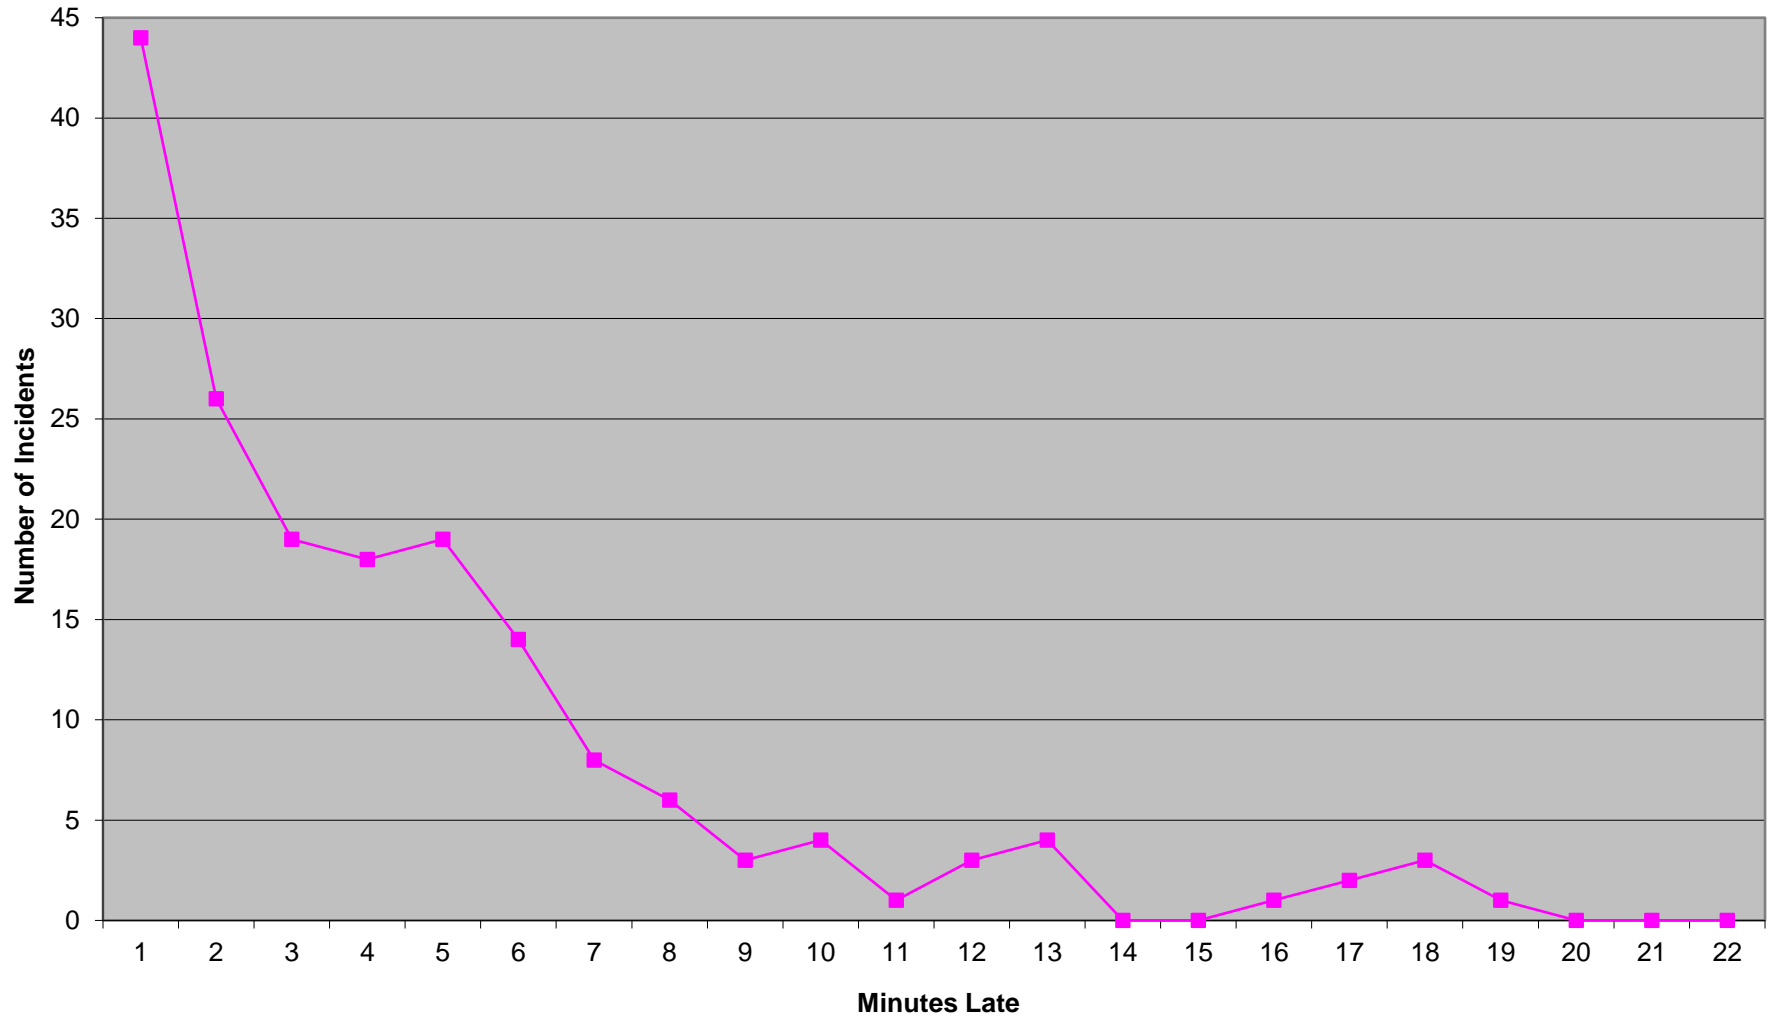

### Western Division Priority 1 Late Calls November 2015