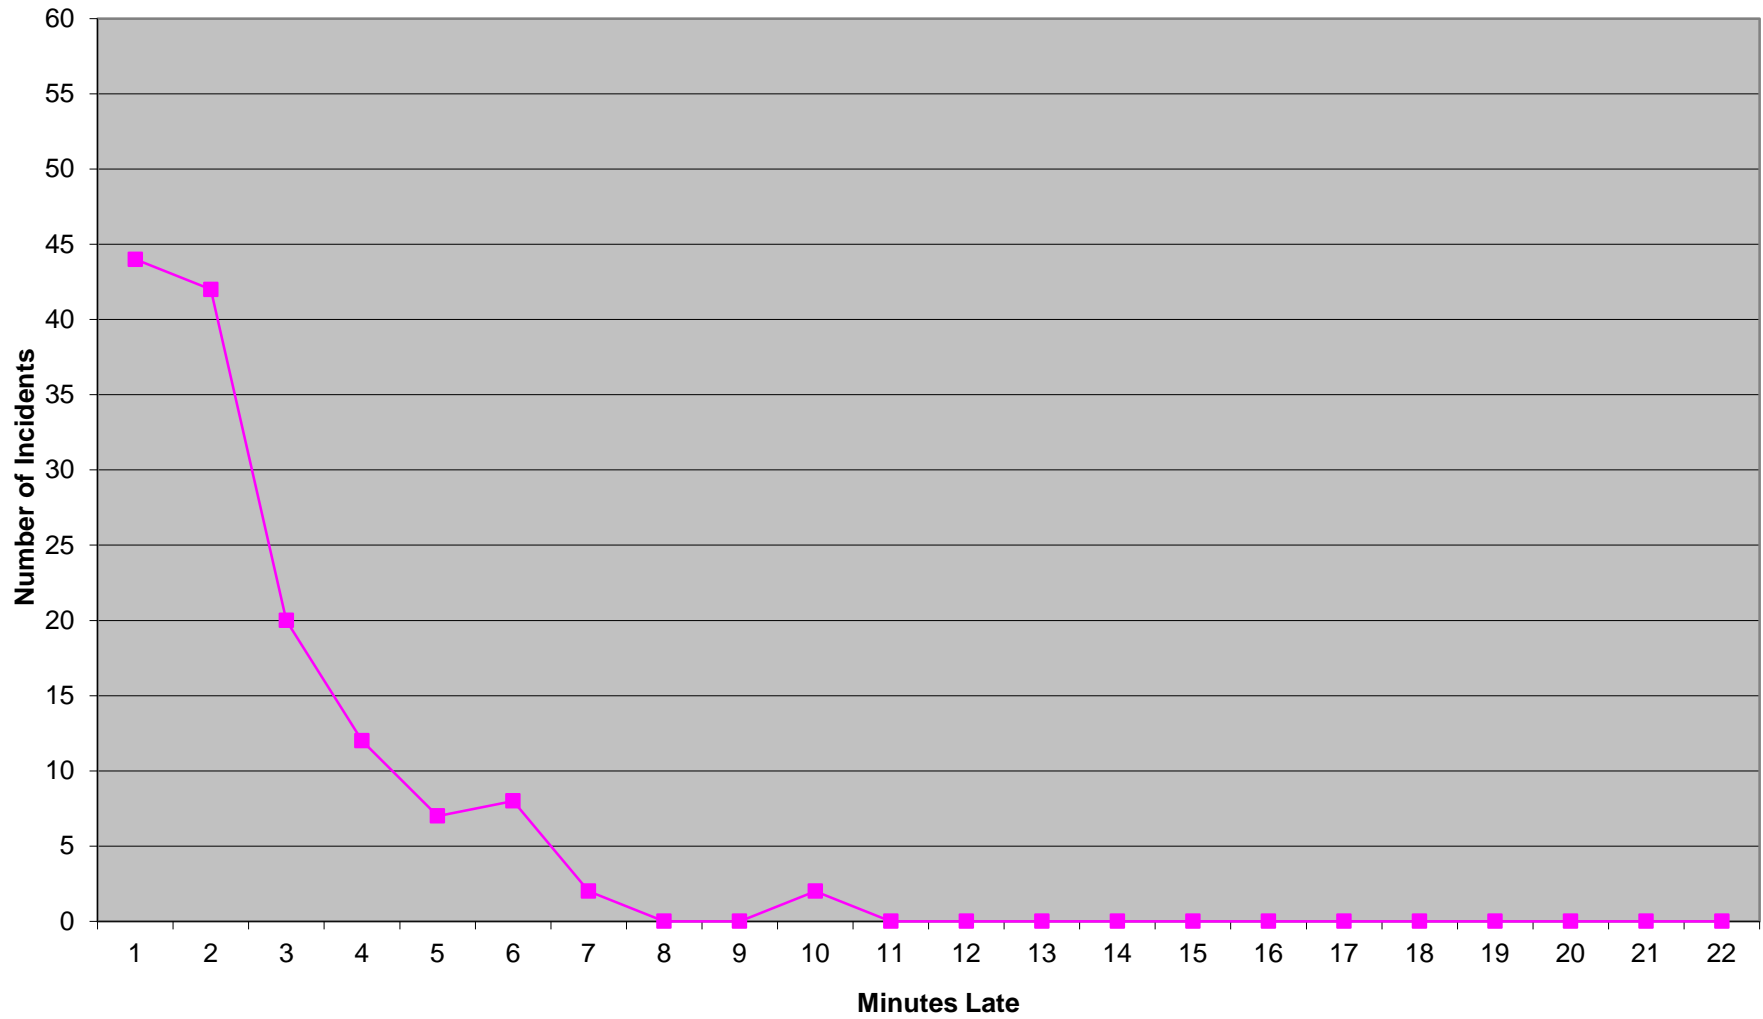

Eastern Division Priority 1 Late Calls November 2012

Western Division Priority 1 Late Calls November 2012